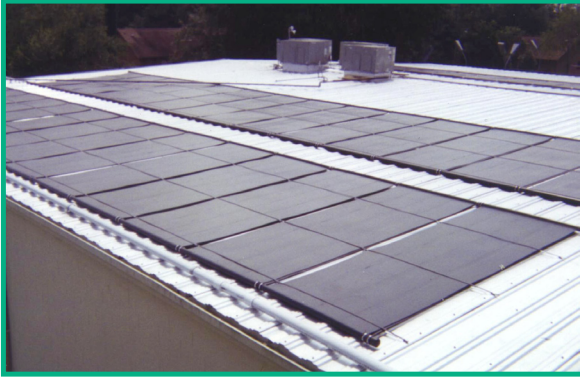

Solar Pool Heating Systems

Commercial 24 (4x12') double row roof mount

Commercial 80 (4x12') aluminum ground rack system

6 (4x10') & 6 (4x8') Vortex double row roof installation

8 (4x10') Vortex cabana roof rack

10 (4x12') Vortex with ground rack

12 (4x12') Vortex with ground rack